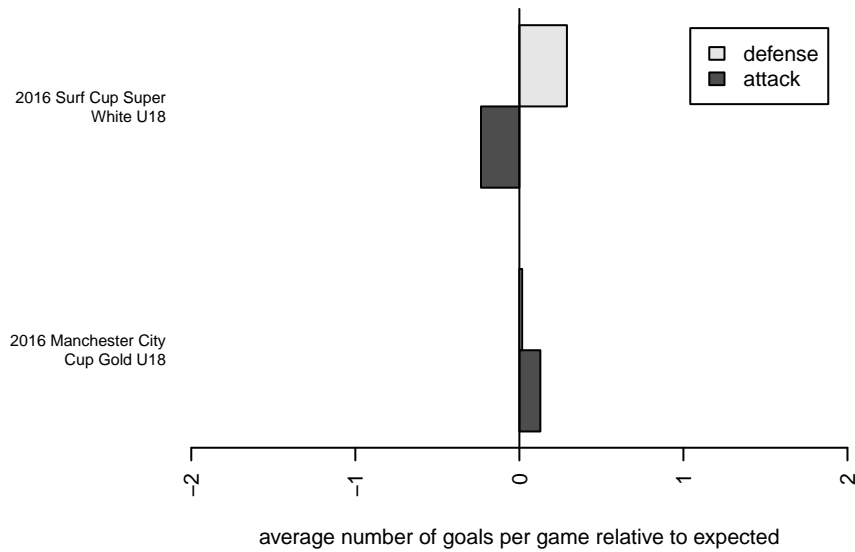

Corinthians B99

Corona, CAS
B99 total strength=1913
attack=30.19 defense=74.42

alt names used:
CORINTHIANS SC B99 (CAS)
CORINTHIANS SC B99 (CAS)
CORINTHIANS SC B99 (CAS)

Venues played:
2016 Surf Cup Super White U18
2016 Surf College Showcase Super Black U18
2016 Manchester City Cup Gold U18

**attack and defense variance (black dot)
relative to other teams
and top 10 in region**

**attack and defense rating
relative to others at age
and all opponents in last 13 months**

**attack and defense rating
relative to others at age
and all opponents in last 13 months**

Performance relative to 13 month average

Performance relative to 13 month average

Distribution of opponents
 Red = Lose zone, Blue = Win zone, Green = Even
 Black line separates win/lose zones

lot. A=Neither has attack advantage, B=Opponent has both attack and defense advantage, C=Opponent has both attack and defense disadvantage, D=Both have