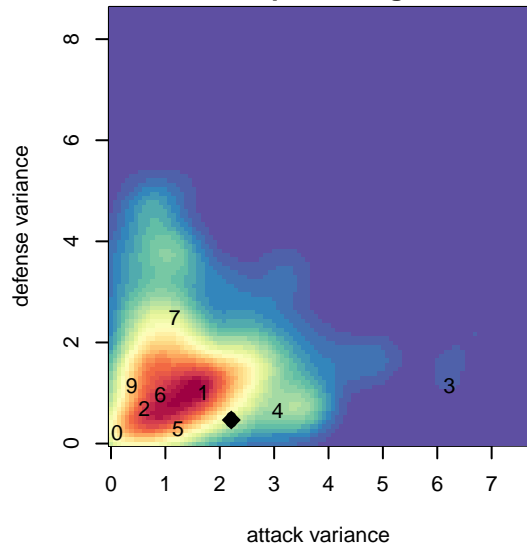

Corinthians B99

Corona, CAS
B99 total strength=1913
attack=30.19 defense=74.42

alt names used:
CORINTHIANS SC B99 (CAS)
CORINTHIANS SC B99 (CAS)
CORINTHIANS SC B99 (CAS)

Venues played:
2016 Surf Cup Super White U18
2016 Surf College Showcase Super Black U18
2016 Manchester City Cup Gold U18

**attack and defense variance (black dot)
relative to other teams
and top 10 in region**

**attack and defense rating
relative to others at age
and all opponents in last 13 months**

**attack and defense rating
relative to others at age
and all opponents in last 13 months**

Performance relative to 13 month average

Performance relative to 13 month average

Distribution of opponents
 Red = Lose zone, Blue = Win zone, Green = Even
 Black line separates win/lose zones

lot. A=Neither has attack advantage, B=Opponent has both attack and defense advantage, C=Opponent has both attack and defense disadvantage, D=Both have