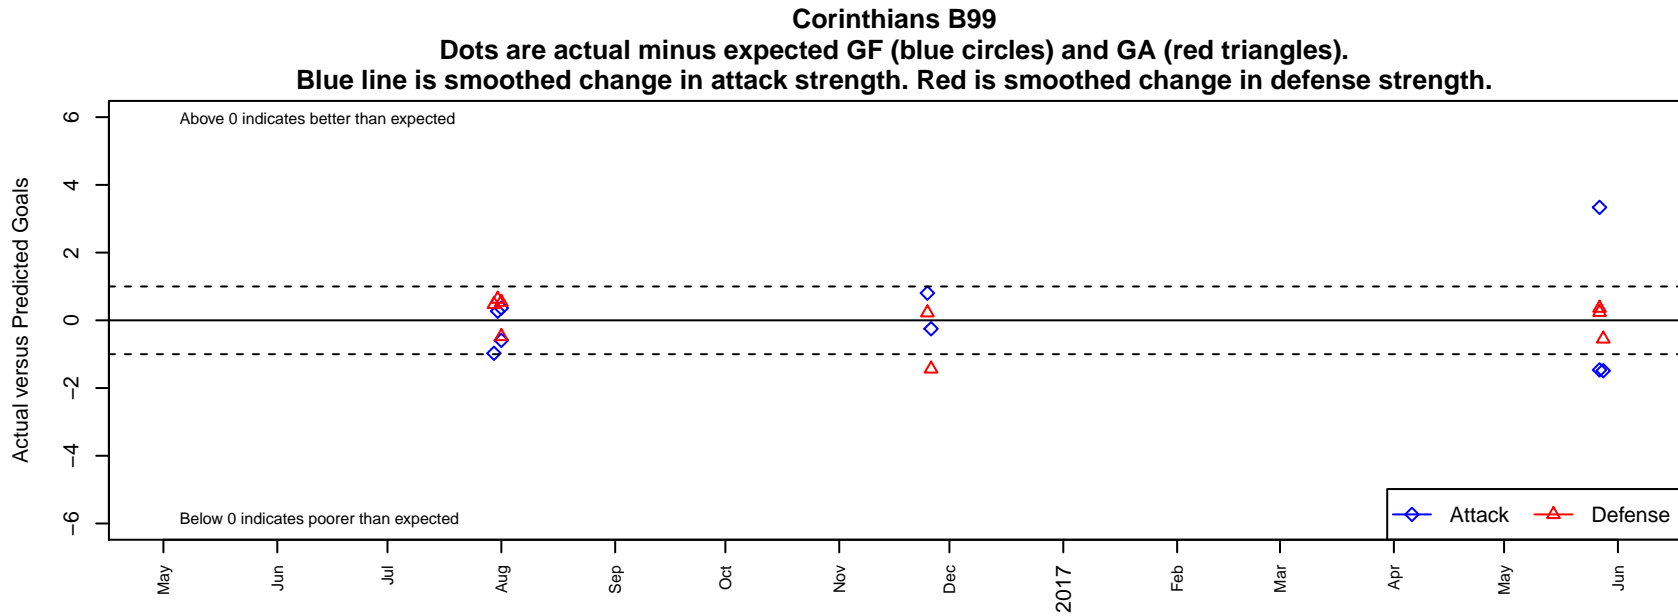

Corinthians B99

Corona, CAS
B99 total strength=1913
attack=30.19 defense=74.42

alt names used:
CORINTHIANS SC B99 (CAS)
CORINTHIANS SC B99 (CAS)
CORINTHIANS SC B99 (CAS)

Venues played:
2016 Surf Cup Super White U18
2016 Surf College Showcase Super Black U18
2016 Manchester City Cup Gold U18

**attack and defense variance (black dot)
relative to other teams
and top 10 in region**

**attack and defense rating
relative to others at age
and all opponents in last 13 months**

**attack and defense rating
relative to others at age
and all opponents in last 13 months**

Performance relative to 13 month average

Performance relative to 13 month average

Distribution of opponents
 Red = Lose zone, Blue = Win zone, Green = Even
 Black line separates win/lose zones

lot. A=Neither has attack advantage, B=Opponent has both attack and defense advantage, C=Opponent has both attack and defense disadvantage, D=Both have