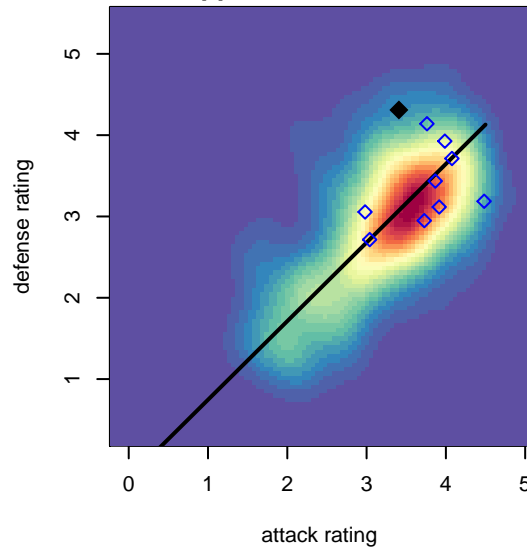

Corinthians B99

Corona, CAS
B99 total strength=1913
attack=30.19 defense=74.42

alt names used:
CORINTHIANS SC B99 (CAS)
CORINTHIANS SC B99 (CAS)
CORINTHIANS SC B99 (CAS)

Venues played:
2016 Surf Cup Super White U18
2016 Surf College Showcase Super Black U18
2016 Manchester City Cup Gold U18

**attack and defense variance (black dot)
relative to other teams
and top 10 in region**

**attack and defense rating
relative to others at age
and all opponents in last 13 months**

**attack and defense rating
relative to others at age
and all opponents in last 13 months**

Performance relative to 13 month average

Performance relative to 13 month average

Distribution of opponents
 Red = Lose zone, Blue = Win zone, Green = Even
 Black line separates win/lose zones

lot. A=Neither has attack advantage, B=Opponent has both attack and defense advantage, C=Opponent has both attack and defense disadvantage, D=Both have