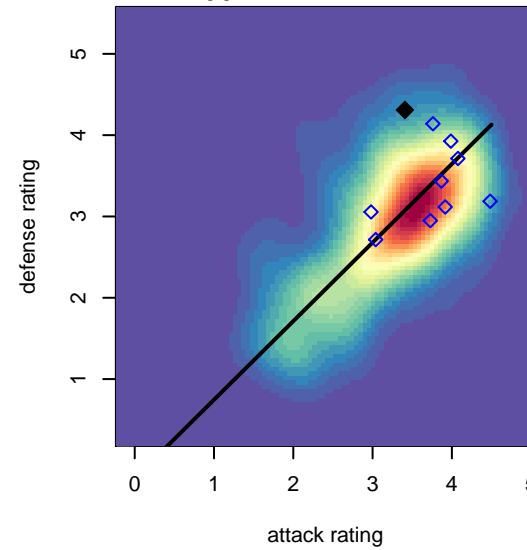

Corinthians B99

Corona, CAS
B99 total strength=1913
attack=30.19 defense=74.42

alt names used:
CORINTHIANS SC B99 (CAS)
CORINTHIANS SC B99 (CAS)
CORINTHIANS SC B99 (CAS)

Venues played:
2016 Surf Cup Super White U18
2016 Surf College Showcase Super Black U18
2016 Manchester City Cup Gold U18

**attack and defense variance (black dot)
relative to other teams
and top 10 in region**

**attack and defense rating
relative to others at age
and all opponents in last 13 months**

**attack and defense rating
relative to others at age
and all opponents in last 13 months**

Performance relative to 13 month average

Performance relative to 13 month average

Distribution of opponents
 Red = Lose zone, Blue = Win zone, Green = Even
 Black line separates win/lose zones

lot. A=Neither has attack advantage, B=Opponent has both attack and defense advantage, C=Opponent has both attack and defense disadvantage, D=Both have